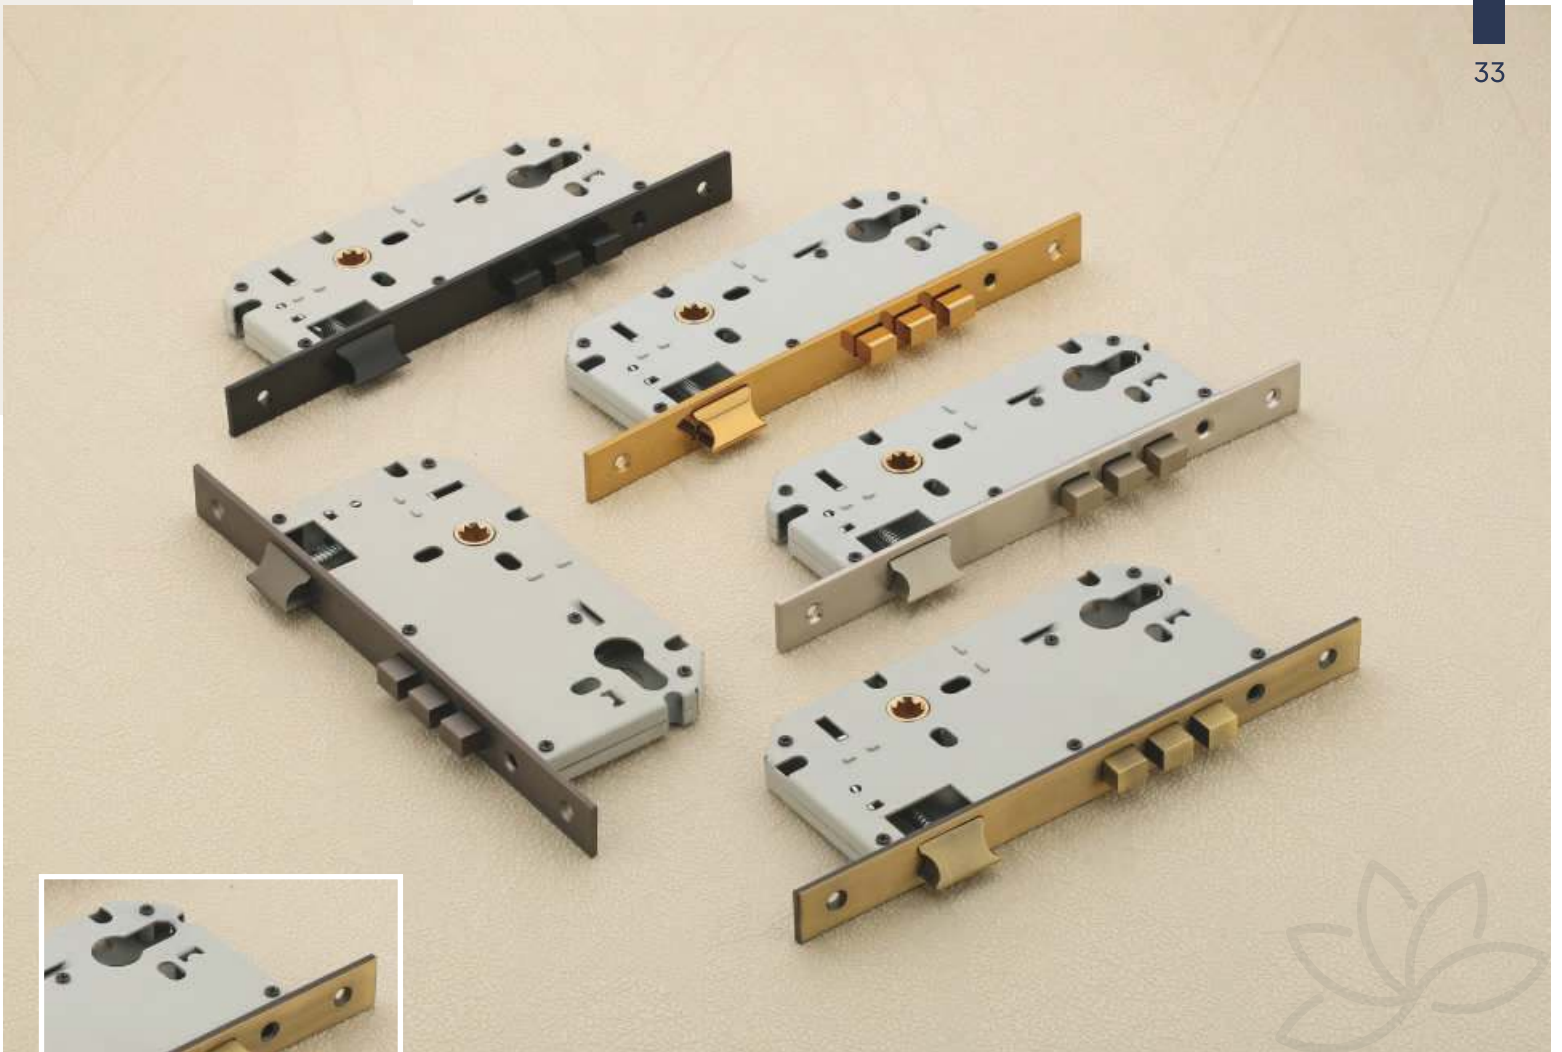

Material : Brass

SS

Antique

Graphite

Z-Black

PVD Rose

PVD Gold

Alice[®]
 PRESENCE OF LUXURY