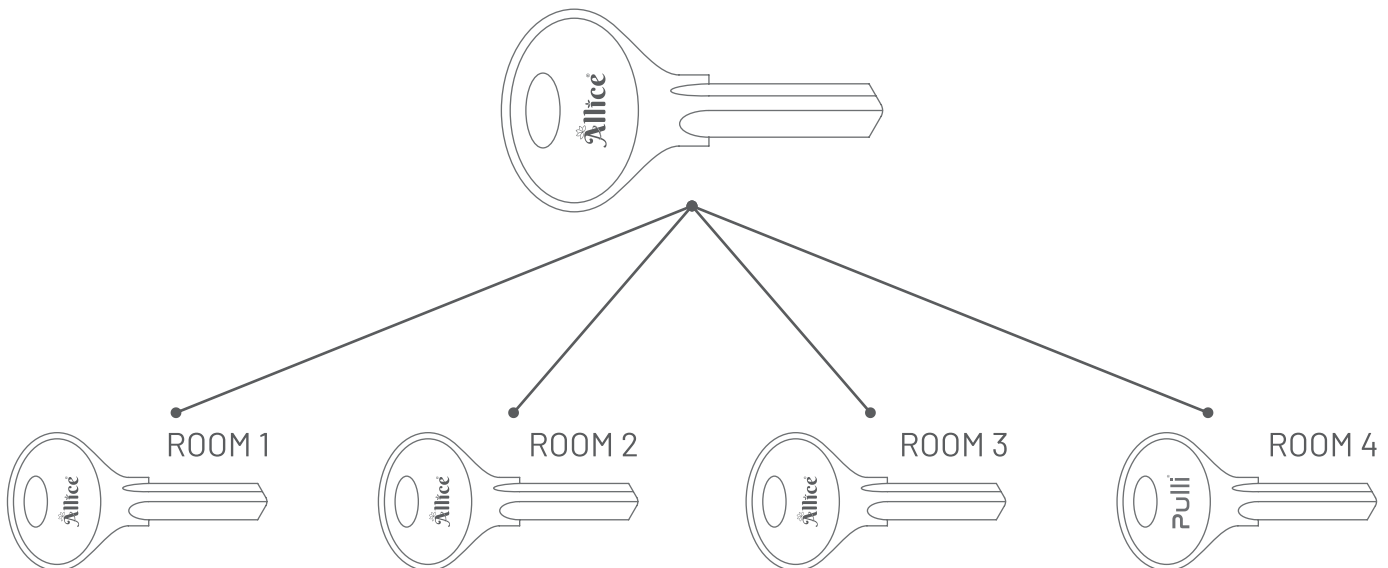

Half Cylinder
 40 & 45mm

Finish : SS, Antique, Graphite, Z-Black, PVD Rose, PVD Gold

COMMON KEY

COMMON DOOR ENTRANCE, STORAGE, GARAGE

MASTER KEY

MASTER KEY (HOUSEKEEPER)

Manufacture By
THE IMPERIAL INDUSTRIES
Jamnagar (Gujarat)