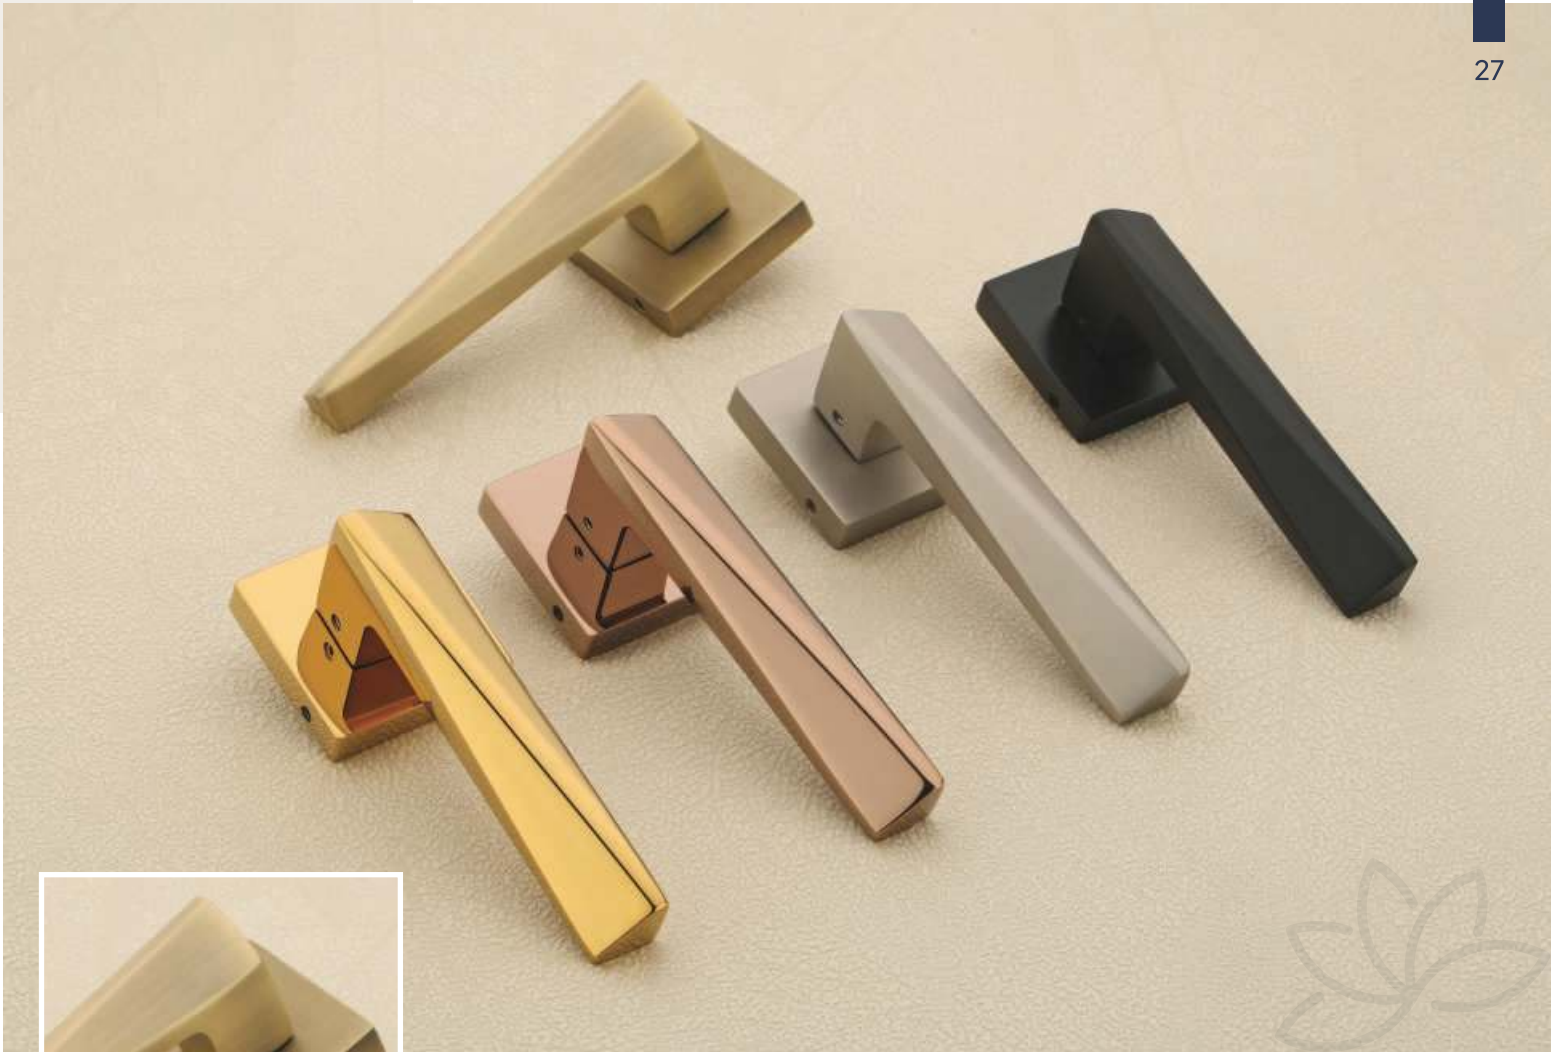

Z-Black

PVD Rose

PVD Gold

Alice[®]
 PRESENCE OF LUXURY

Model No. 1046 | Finish | Matt | Z-Black | PVD

Material : Brass

SS

Antique